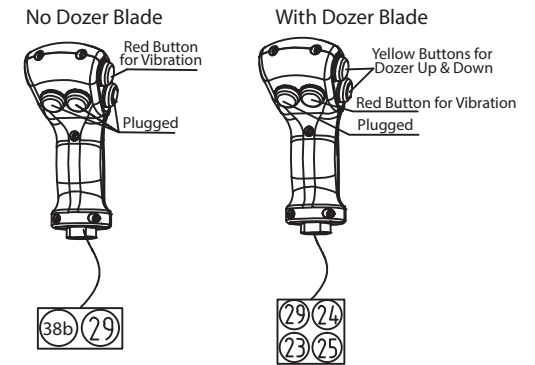

Relay ID	Relay #1	Relay #2	Relay #3	Relay #4-1	Relay #4-2	Relay #5	Relay #6
Relay Position	Wire #	Wire #	Wire #	Wire #	Wire #	Wire #	Wire #
85	4c	32	31	7b	07/7b	11	13
86	-p1	-p1/-p2	-p3/-p2	-p3/-p4	-p5/-p6	-p7/-p6	-p7/-p8
30	01	02	43	6g/6h	-p4/-p5	6h/6k/06	14
87A		k88	k35	09/9a	30	10	
87	05					09/9e	15a/15f

Relay ID	Relay #7	Relay #8	Relay #9	Relay #T1	Relay #T2	Relay #T3	SG1	SG2
Relay Position	Wire #	Wire #	Wire #	Wire #	Wire #	Wire #	Wire #	Wire #
85	16	18b	33	4a/4c	60	18/18b	-p16/-p15	-p16/-p17
86	-p10	-p11/-p10	-p11/-p12	-p13/-p12	-p13/-p14	-p14/-p15	19	20
30	6g/6n	37	38/38b	43	60/60a	36		
87A		60a						
87	17/17e/17a	36	37	03	34	35	21/21a	22/22a

Model: RS70

Relays and Joystick,
Rev 1

© 2025 Third Coast Equipment Inc.
Unauthorized reproduction prohibited.
All rights reserved. Download the latest at:

WWW.THIRDCOASTEQUIPMENT.COM