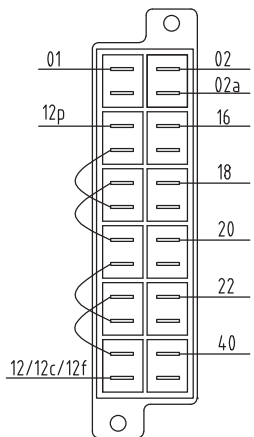

Dash Connector

	Relay 1	Relay 2	Relay 4	Relay 5	Relay 6	Relay 9-2
Pin	Wire #	Wire #	Wire #	Wire #	Wire #	Wire #
1	03	33	32	13b	14	43a
2	-9/-10	-10/-11	-11/-12	-13/-14	-15/-16	-16/-17
3	02a	04	09	28	12m/12n/12o	31/31a
4		05	-12/-13	-14/-15		-17
5	12o/12p				15	

	Relay 7	Relay 8	Relay 9-1	Relay 10	Relay 11	Relay 12
Pin	Wire #	Wire #	Wire #	Wire #	Wire #	Wire #
1	25	36	43	13a/13b	41	45
2	-8/-9	-7/-8	-6/-7	-5/-6	-4/-5	-3/-4
3	18	20	13/13a	12L/12M	12j/12k/12L	12i/12j
4			14a	42a	42	13
5	19	21			43/43a	

	Relay T1
Pin	Wire #
1	03b
2	-2/-3
3	05
4	87A
5	87
6	06

B Fuse Block

Pin	Wire #	Pin	Wire #
N	10	G	-1
IN1	11	OUT	26
IN2		+12V	12i

H Engine RPM Sensor

I Ground

Pin	Wire #
1	-1/-2
2	-18/-19/-20
3	-21/-22/-23

C Light Switch (SA1)

E1 Dash Buttons

G Key Switch

E Emergency Stop

Pin	Wire #
21	07
22	08

To Vehicle Harness

Model: RA12