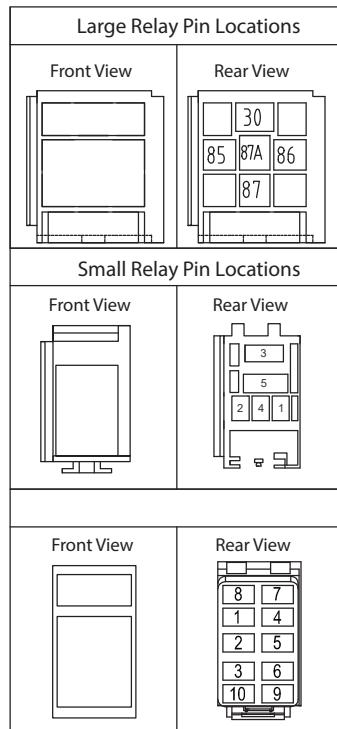

Dash Connector

	Relay 1	Relay 2	Relay 4	Relay 5	Relay 6	Relay 9-2
Pin	Wire #	Wire #	Wire #	Wire #	Wire #	Wire #
1	03	33	32	13b	14	43a
2	-9/-10	-10/-11	-11/-12	-13/-14	-15/-16	-16/-17
3	02a	04	09	28	12m/12n/12o	31/31a
4		05	-12/-13	-14/-15		-17
5	12o/12p				15	

	Relay 7	Relay 8	Relay 9-1	Relay 10	Relay 11	Relay 12
Pin	Wire #	Wire #	Wire #	Wire #	Wire #	Wire #
1	25	36	43	13a/13b	41	45
2	-8/-9	-7/-8	-6/-7	-5/-6	-4/-5	-3/-4
3	18	20	13/13a	12L/12M	12j/12k/12L	12i/12j
4			14a	42a	42	13
5	19	21			43/43a	

	Relay T1
Pin	Wire #
1	03b
2	-2/-3
3	05
4	87A
5	87
6	06

B Fuse Block

Pin	Wire #	Pin	Wire #
N	10	G	-1
IN1	11	OUT	26
IN2		+12V	12i

H Engine RPM Sensor

I Ground

Pin	Wire #
1	-1/-2
2	-18/-19/-20
3	-21/-22/-23

C Light Switch (SA1)

E1 Dash Buttons

G Key Switch

E Emergency Stop

Pin	Wire #
21	07
22	08

To Vehicle Harness

Model: RA12