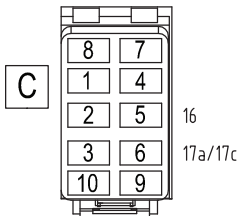

	Relay 7	Relay 8	Relay 9-1	Relay 10	Relay 11	Relay 12
Pin	Wire #	Wire #	Wire #	Wire #	Wire #	Wire #
1	25	36	43	13a/13b	41	45
2	-8/-9	-7/-8	-6/-7	-5/-6	-4/-5	-3/-4
3	18	20	13/13a	12L/12M	12j/12k/12L	12i/12j
4			14a	42a	42	13
5	19	21			43/43a	

	Relay T1
Pin	Wire #
1	03b
2	-2/-3
3	05
4	87A
5	87
6	06

B Fuse Block

Pin	Wire #	Pin	Wire #
N	10	G	-1
IN1	11	OUT	26
IN2		+12V	12i

H Engine RPM Sensor

I Ground

Pin	Wire #
1	-1/-2
2	-18/-19/-20
3	-21/-22/-23

C Light Switch (SA1)