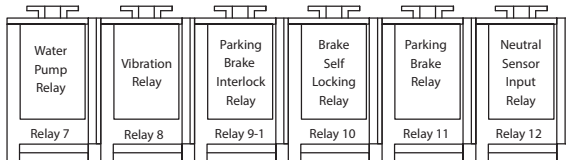

Dash Connector

	Relay 1	Relay 2	Relay 4	Relay 5	Relay 6	Relay 9-2
Pin	Wire #	Wire #	Wire #	Wire #	Wire #	Wire #
1	03	33	32	13b	14	43a
2	-9/-10	-10/-11	-11/-12	-13/-14	-15/-16	-16/-17
3	02a	04	09	28	12m/12n/12o	31/31a
4		05	-12/-13	-14/-15		-17
5	12o/12p				15	

	Relay 7	Relay 8	Relay 9-1	Relay 10	Relay 11	Relay 12
Pin	Wire #	Wire #	Wire #	Wire #	Wire #	Wire #
1	25	36	43	13a/13b	41	45
2	-8/-9	-7/-8	-6/-7	-5/-6	-4/-5	-3/-4
3	18	20	13/13a	12L/12M	12j/12k/12L	12i/12j
4			14a	42a	42	13
5	19	21			43/43a	

E1 Dash Buttons

G Key Switch

E Emergency Stop

Pin	Wire #
21	07
22	08

To Vehicle Harness

Model: RA12