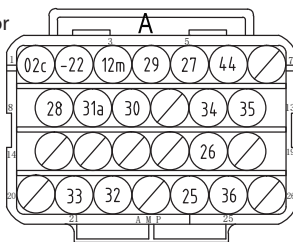

Dash Connector

	Relay 1	Relay 2	Relay 4	Relay 5	Relay 6	Relay 9-2
Pin	Wire #	Wire #	Wire #	Wire #	Wire #	Wire #
1	03	33	32	13b	14	43a
2	-9/-10	-10/-11	-11/-12	-13/-14	-15/-16	-16/-17
3	02a	04	09	28	12m/12n/12o	31/31a
4		05	-12/-13	-14/-15		-17
5	12o/12p				15	

	Relay 7	Relay 8	Relay 9-1	Relay 10	Relay 11	Relay 12
Pin	Wire #	Wire #	Wire #	Wire #	Wire #	Wire #
1	25	36	43	13a/13b	41	45
2	-8/-9	-7/-8	-6/-7	-5/-6	-4/-5	-3/-4
3	18	20	13/13a	12L/12M	12j/12k/12L	12i/12j
4			14a	42a	42	13
5	19	21			43/43a	

	Relay T1
Pin	Wire #
1	03b
2	-2/-3
3	05
4	87A
5	87
6	06

B Fuse Block

Pin	Wire #	Pin	Wire #
N	10	G	-1
IN1	11	OUT	26
IN2		+12V	12i

H Engine RPM Sensor

I Ground

Pin	Wire #
1	-1/-2
2	-18/-19/-20
3	-21/-22/-23

C Light Switch (SA1)

E1 Dash Buttons

G Key Switch

E Emergency Stop

Pin	Wire #
21	07
22	08

To Vehicle Harness

Model: RA12