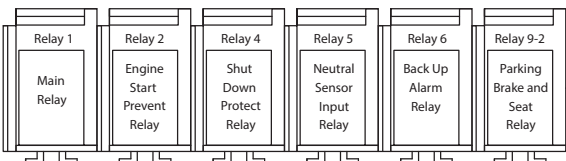

Dash Connector

	Relay 1	Relay 2	Relay 4	Relay 5	Relay 6	Relay 9-2
Pin	Wire #	Wire #	Wire #	Wire #	Wire #	Wire #
1	03	33	32	13b	14	43a
2	-9/-10	-10/-11	-11/-12	-13/-14	-15/-16	-16/-17
3	02a	04	09	28	12m/12n/12o	31/31a
4		05	-12/-13	-14/-15		-17
5	12o/12p				15	