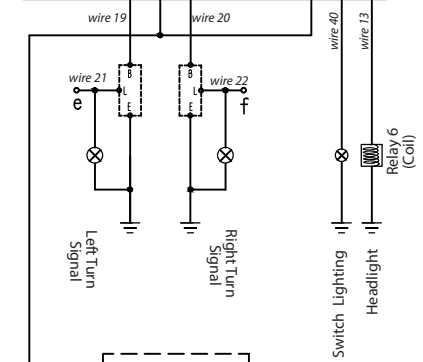

Engine Connector

Pin #	Wire #	Function
1	K75	CANH
2	K53	CANL
3	A50	A50
4	K32	K32
5	K43	K43 / 5V
6	K61	K61 / Aps1
7	K62	K62 / GND
8	K18	K18
9	A60	A60
10	K31	K31
11	K86	K86
12	K87	K87
13	B63	B63
14	K88	K88
15	K35	K35

	B	R1	R2	ACC	C	BR
PRE-HEATING	○	○	○	○	○	○
OFF	○	○	○	○	○	○
ON	○	○	○	○	○	○
START	○	○	○	○	○	○

Connection to Dash

Turn Signal and Light Switch

Lights	Black/Yellow			Gray			Orange			Red			Yellow			Brown		
	Headlight	Interior	Turn	Headlight	Interior	Turn	Headlight	Interior	Turn	Headlight	Interior	Turn	Headlight	Interior	Turn	Headlight	Interior	Turn
Turn			Left			Right												