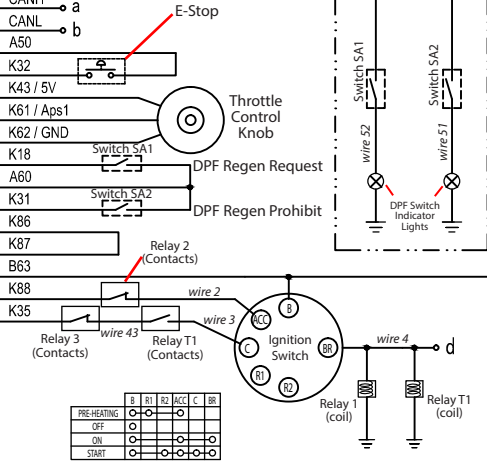

Engine Connector

Pin #	Wire #	Function
1	K75	CANH
2	K53	CANL
3	A50	A50
4	K32	K32
5	K43	K43 / 5V
6	K61	K61 / Aps1
7	K62	K62 / GND
8	K18	K18
9	A60	A60
10	K31	K31
11	K86	K86
12	K87	K87
13	B63	B63
14	K88	K88
15	K35	K35

	B	R1	R2	ACC	C	BR
PRE-HEATING	○	○	○	○	○	○
OFF	○	○	○	○	○	○
ON	○	○	○	○	○	○
START	○	○	○	○	○	○

Connection to Dash

Turn Signal and Light Switch

Lights	Black/Yellow			Gray			Orange			Red			Yellow			Brown		
	Headlight	Interior	Turn	Headlight	Interior	Turn	Headlight	Interior	Turn	Headlight	Interior	Turn	Headlight	Interior	Turn	Headlight	Interior	Turn
Turn			Left			Right												

Model: RS35

Electric Schematic V3

© 2025 Third Coast Equipment Inc. Unauthorized reproduction prohibited. All rights reserved. Download the latest at: WWW.THIRDCOASTEQUIPMENT.COM