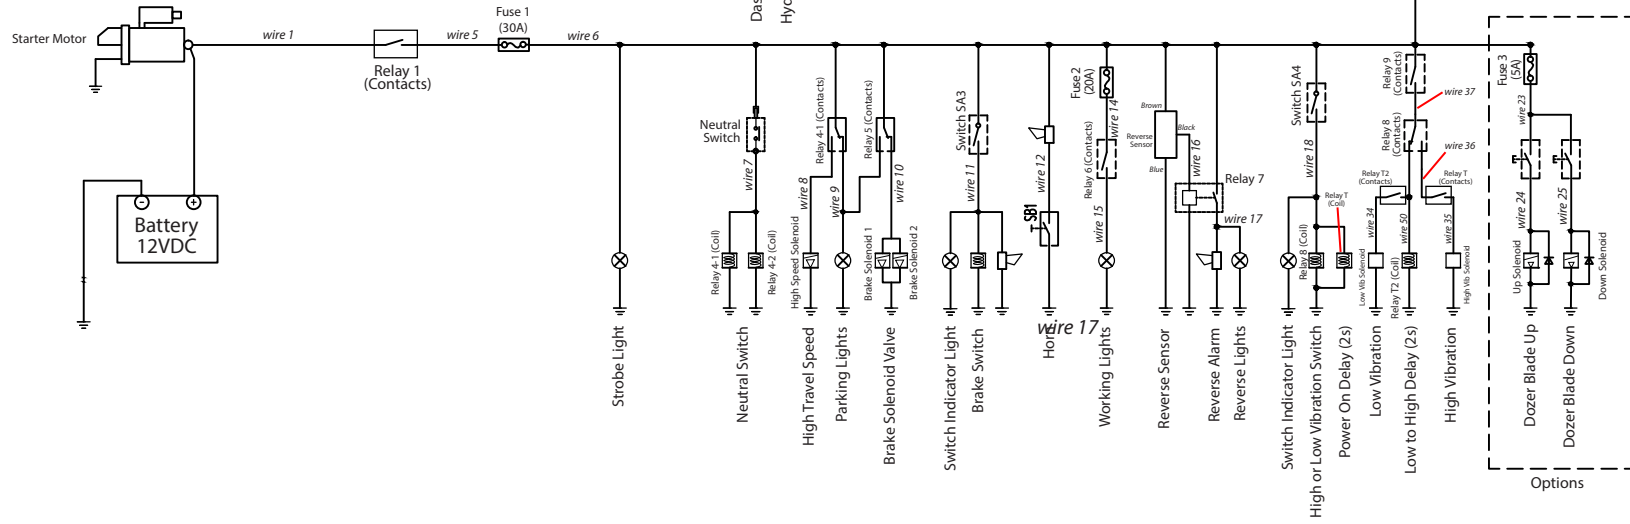

Engine Connector

Pin #	Wire #	Function
1	K75	CANH
2	K53	CANL
3	A50	A50
4	K32	K32
5	K43	K43 / 5V
6	K61	K61 / Aps1
7	K62	K62 / GND
8	K18	K18
9	A60	A60
10	K31	K31
11	K86	K86
12	K87	K87
13	B63	B63
14	K88	K88
15	K35	K35

	B	R1	R2	ACC	C	BR
PRE-HEATING	○	○	○	○	○	○
OFF	○	○	○	○	○	○
ON	○	○	○	○	○	○
START	○	○	○	○	○	○

Connection to Dash

Turn Signal and Light Switch

Lights	Black/Yellow			Gray			Orange			Red			Yellow			Brown		
	Headlight	Interior	Turn	Headlight	Interior	Turn	Headlight	Interior	Turn	Headlight	Interior	Turn	Headlight	Interior	Turn	Headlight	Interior	Turn
Turn			Left			Right												

Model: RS35

Electric Schematic V3

© 2025 Third Coast Equipment Inc. Unauthorized reproduction prohibited. All rights reserved. Download the latest at: WWW.THIRDCOASTEQUIPMENT.COM