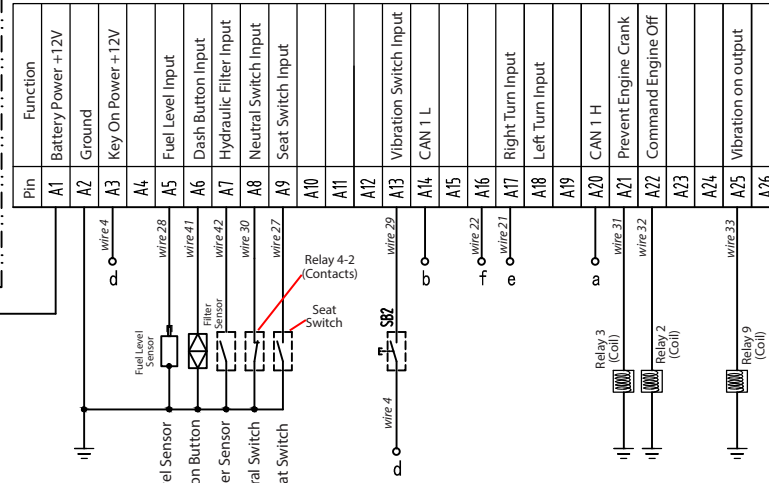

Engine Connector

Pin #	Wire #	Function
1	K75	CANH
2	K53	CANL
3	A50	A50
4	K32	K32
5	K43	K43 / 5V
6	K61	K61 / Aps1
7	K62	K62 / GND
8	K18	K18
9	A60	A60
10	K31	K31
11	K86	K86
12	K87	K87
13	B63	B63
14	K88	K88
15	K35	K35

	B	R1	R2	ACC	C	BR
PRE-HEATING	○	○	○	○	○	○
OFF	○	○	○	○	○	○
ON	○	○	○	○	○	○
START	○	○	○	○	○	○

Connection to Dash

Turn Signal and Light Switch

Lights	Black/Yellow			Gray			Orange			Red			Yellow			Brown		
	Headlight	Interior	Turn	Headlight	Interior	Turn	Headlight	Interior	Turn	Headlight	Interior	Turn	Headlight	Interior	Turn	Headlight	Interior	Turn
Turn			Left			Right												