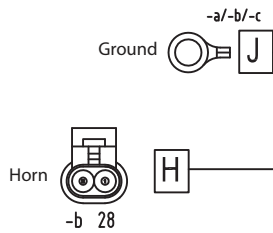

Receiver Connector							
Pin #	Wire #	Pin #	Wire #	Pin #	Wire #	Pin #	Wire #
1	15/15a	9	20	17	26	25	-
2	15a	10	18	18	28	26	-
3	30	11	-	19	-	27	-
4	-	12	22	20	54	28	-
5	-	13	23	21	-	29	-
6	17	14	27	22	55	30	-
7	19	15	24	23	-	31	-
8	21	16	25	24	-	32	-1/-4

Model: RT16

Receiver Harness V3

© 2026 Third Coast Equipment Inc. Unauthorized reproduction prohibited. All rights reserved. Download the latest at: WWW.THIRDCOASTEQUIPMENT.COM