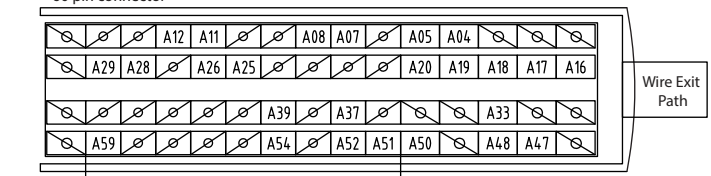

A1	K75	CAN high
A2	K53	CAN low
A3	A50	E-Stop Switch
A4	K32	Ignition Switch
A5	B63	
A6	K88	Throttle Control
A7	K35	
A8	K43	
A9	K61	
A10	K62	

Port	1	K90
	2	K75
	3	K53
	4	K65
	5	
	6	

Model: RA29

Engine Harness Rev1