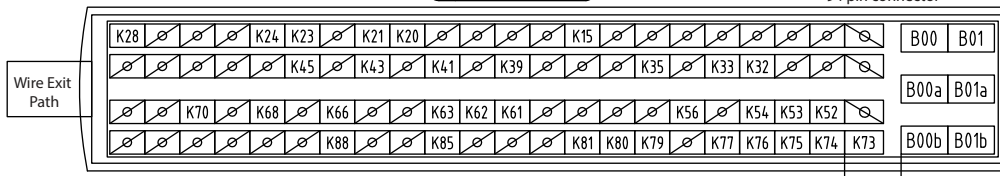

A1	K75	CAN high
A2	K53	CAN low
A3	A50	E-Stop Switch
A4	K32	Ignition Switch
A5	B63	
A6	K88	Throttle Control
A7	K35	
A8	K43	
A9	K61	
A10	K62	

Port	1	K90
	2	K75
	3	K53
	4	K65
	5	
	6	

Model: RA29

Engine Harness Rev1